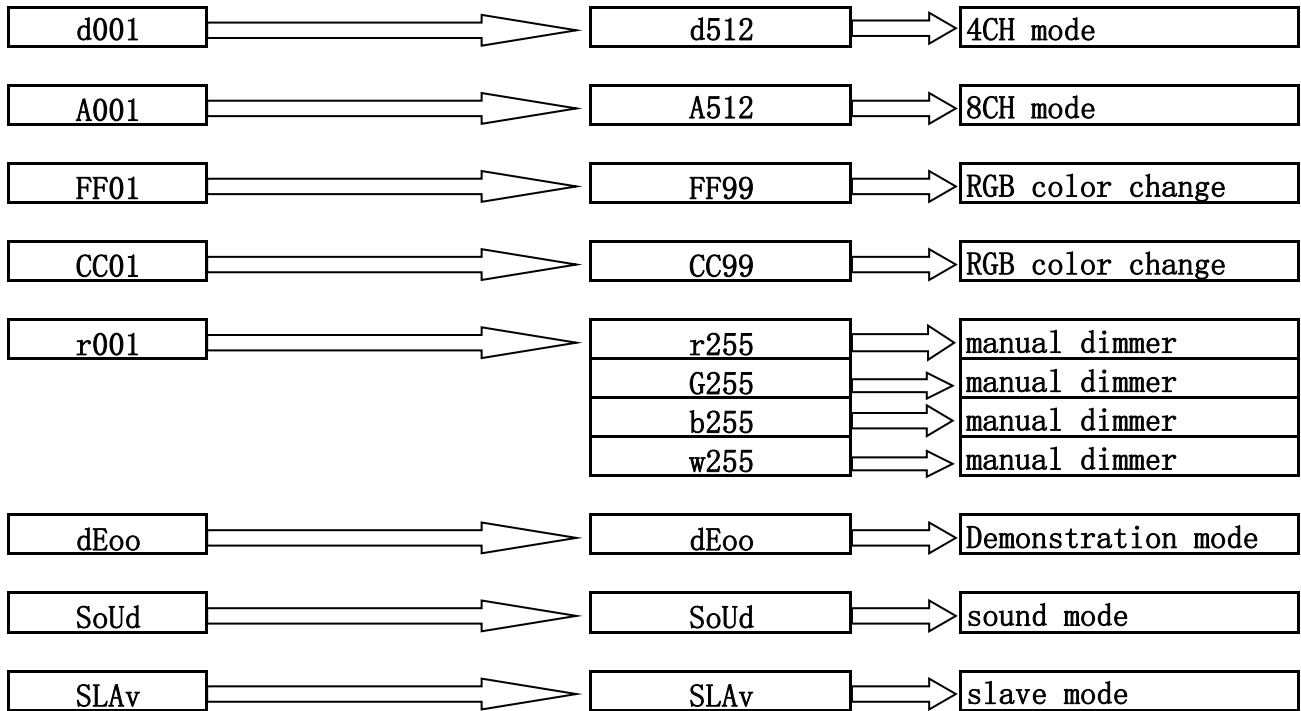

LP-261 18x4in1 flat indoor led par

Channel modes

4CH		
CH	Channel Values	function
CH1	0	RED OFF
	1-255	FROM DARK TO BRIGHT
CH2	0	GREEN OFF
	1-255	FROM DARK TO BRIGHT
CH3	0	BLUE OFF
	1-255	FROM DARK TO BRIGHT
CH4	0	WHITE OFF
	1-255	FROM DARK TO BRIGHT
8CH		
CH	Channel Values	function
CH1	0-255	Total dimming
CH2	0	RED OFF
	1-255	FROM DARK TO BRIGHT
CH3	0	GREEN OFF
	1-255	FROM DARK TO BRIGHT
CH4	0	BLUE OFF
	1-255	FROM DARK TO BRIGHT
CH5	0	WHITE OFF
	1-255	FROM DARK TO BRIGHT
CH6	0-255	Strobe
CH7	0-255	speed slow to quick

CH8	0-50	start CH1-CH6
	51-100	Program selection
	101-150	Program the gradient
	151-200	Program pulse variable
	201-250	The program jump
	251-255	Voice control open