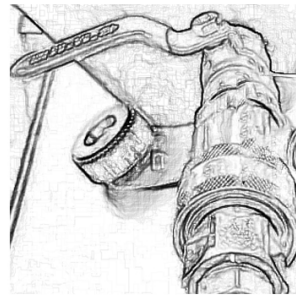

# 机器操作步骤

- 1: Open the flight case and take out the contents in turn. (Trachea, colored paper tube, screws)
- 2: The two sides of the storage box are fixed with screws (angle adjustment);
- 3: The colored paper tube is also screwed to the storage box;
- 4: The air pipe is connected to the machine and must be clamped (check the machine valve must be closed);
- 5: The gas pipe is connected to the gas cylinder and must be tightened with a wrench;
- 6: Put the scraps of colored paper into the colored carton (not too tight, fluffy is best);
- 7: Twist the cylinder and open the valve on the machine to spray out colored paper instantly;

Tighten the gas pipe and cylinder with a wrench

Check that the machine valve is closed

Open the cylinder valve