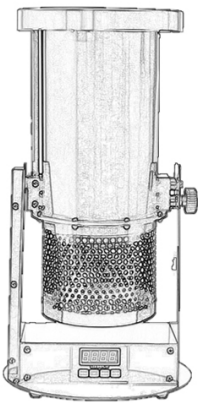

INTRODUCTION

There are two types of large pneumatic rainbow machine, large and small.

The machine is equipped with air box packaging, which makes the machine easy to disassemble and assemble, beautiful, and it is powered by nitrogen or carbon dioxide gas.

A whirlwind is created through a special guide pipe, which can instantly send colored paper and fireworks to an altitude of 15 meters. This machine is suitable for various celebrations and large-scale performances.

MODEL

12pcs LED electric
(with lamp and without)