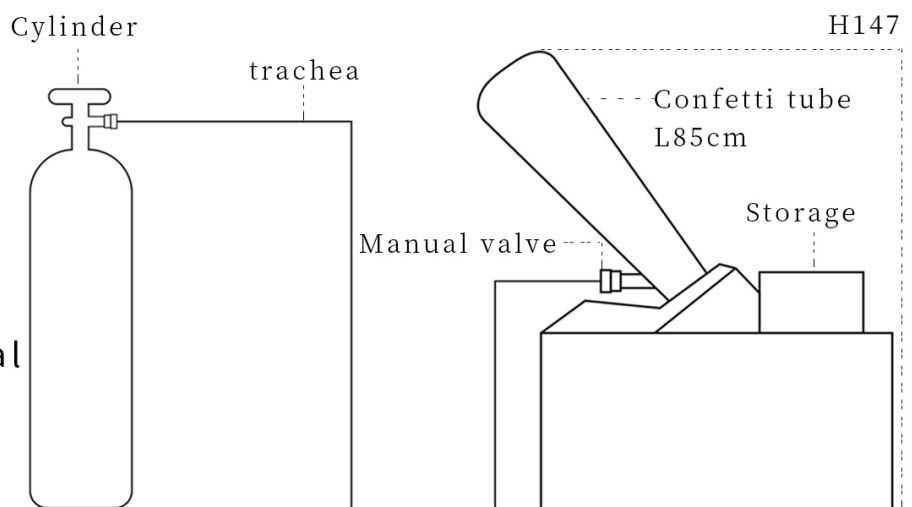

# 机器操作步骤

- 1: Open the flight case and take out the contents in turn. (Trachea, colored paper tube, screws)
- 2: The two sides of the storage box are fixed with screws (angle adjustment);
- 3: The colored paper tube is also screwed to the storage box;
- 4: The air pipe is connected to the machine and must be clamped (check the machine valve must be closed);
- 5: The gas pipe is connected to the gas cylinder and must be tightened with a wrench;
- 6: Put the scraps of colored paper into the colored carton (not too tight, fluffy is best);
- 7: Twist the cylinder and open the valve on the machine to spray out colored paper instantly;

## PARAMETER

Gas: Nitrogen/co2  
 Air pipe: 3 m  
 Control mode: manual  
 Capacity: 3L  
 Covered area: 60 m<sup>2</sup>  
 Jet distance: 10-15 meters

|                          |                  |           |
|--------------------------|------------------|-----------|
| Net weight (large): 45kg | Size: 100*48*147 | Box H87cm |
| Net weight (small): 21kg | Size: 61*28*74   | Box H44cm |