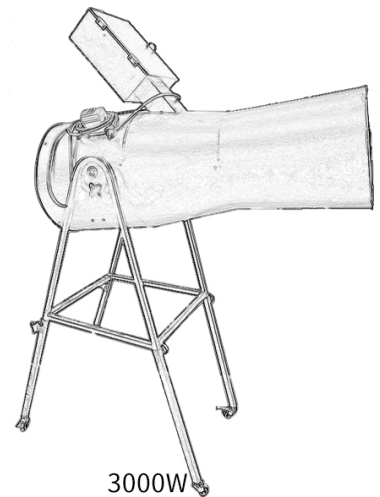

3000W
Large color paper machine