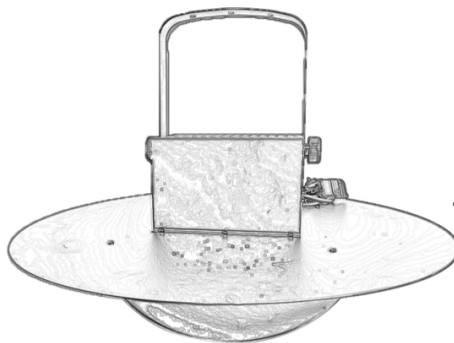

Electric petal machine
(large/small two types)