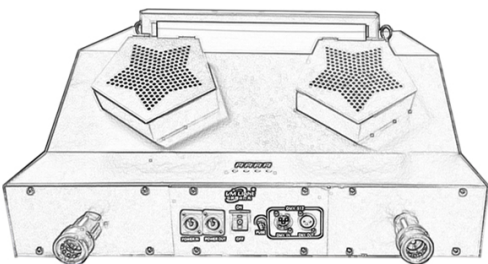

# 机器操作步骤

- 1: Open the flight case and take out the contents in turn. (Trachea, colored paper tube, screws)
- 2: The two sides of the storage box are fixed with screws (angle adjustment);
- 3: The colored paper tube is also screwed to the storage box;
- 4: The air pipe is connected to the machine and must be clamped (check the machine valve must be closed);
- 5: The gas pipe is connected to the gas cylinder and must be tightened with a wrench;
- 6: Put the scraps of colored paper into the colored carton (not too tight, fluffy is best);
- 7: Twist the cylinder and open the valve on the machine to spray out colored paper instantly;

A whirlwind is created through a special guide pipe, which can instantly send colored paper and fireworks to an altitude of 15 meters. This machine is suitable for various celebrations and large-scale performances.

## MODEL

12pcs LED electric  
(with lamp and without)

Electric petal machine  
(large/small two types)

3000W  
Large color paper machine

CO2 double barrel blizzard

CO2 pneumatic color  
paper machine

CO2 salute machine